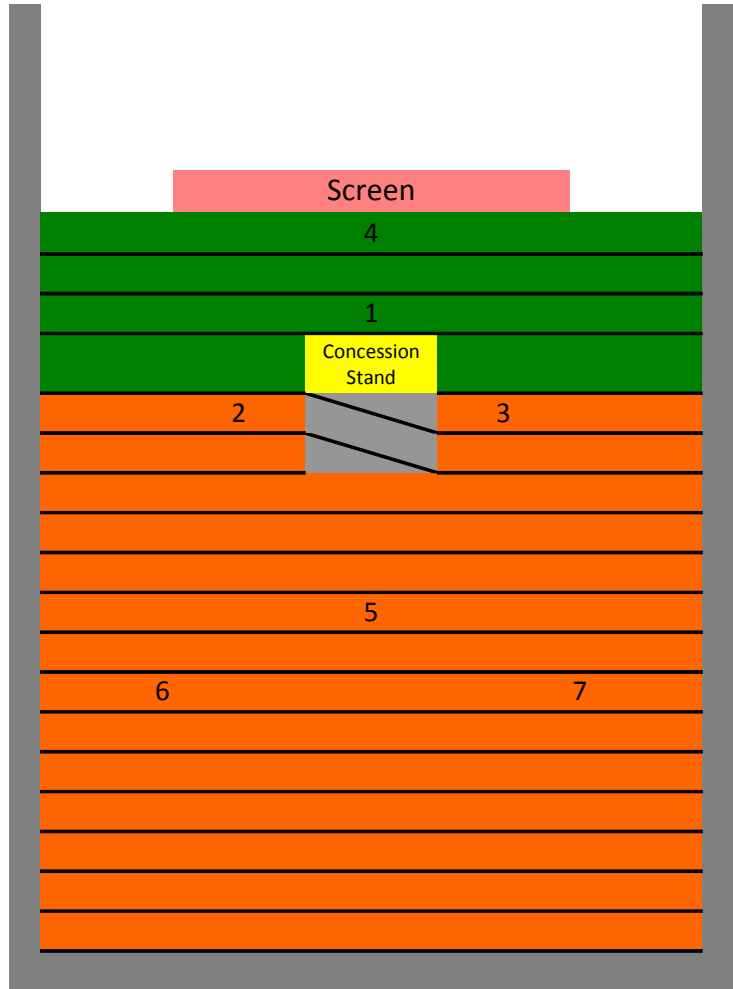

MAYFIELD ROAD DRIVE-IN THEATRE

MAYFIELD ROAD DRIVE-IN THEATRE

To reserve your parking spot pick a number on the map in the area that you wish to park. Please keep in mind vehicles larger then 66 inches high must pick an area in the orange zones.

-  = Suv's, Vans, Vehicles over 66" high
-  = Cars & Vehicles under 66" high
-  = Cars & Vehicles under 66" high